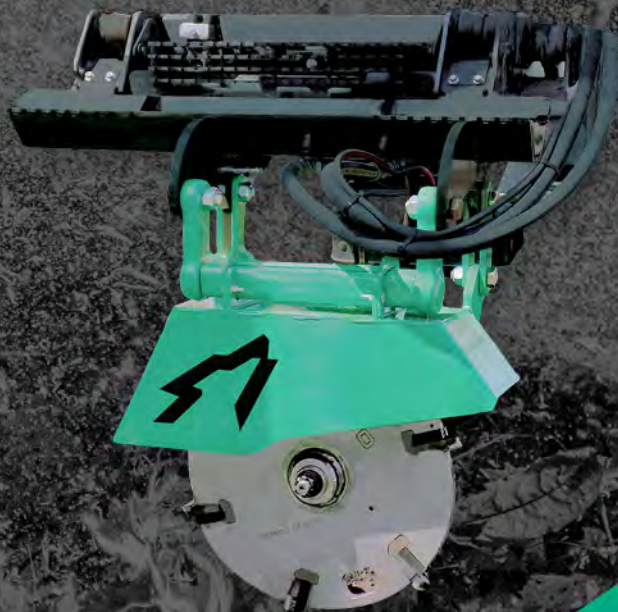

Meet the Grinder Attachment That Has the Competition **Stumped.**

See the new,
ultra-efficient,
ultra-fast, ultra-safe
UltraGrinder.

GIE+EXPO
THE GREEN INDUSTRY & EQUIPMENT EXPO

Booth #11198.

UltraEfficient
UltraFast
UltraSafe
UltraGrinder

See the
industry's most
productive stump grinder
attachment. Booth #11198.

We're Baring Our Teeth Wanna See?

See the new,
ultra-efficient,
ultra-fast, ultra-safe
UltraGrinder attachment
at booth #11198.

GIE+EXPO
THE GREEN INDUSTRY & EQUIPMENT EXPO

Don't Just Grind. **Outgrind.**

Introducing the New UltraGrinder.

See it October 20.

Our new stump
grinder attachment
has teeth on both sides
of the cutting wheel.

GIE+EXPO
THE GREEN INDUSTRY & EQUIPMENT EXPO

Check it out at
booth #11198.

More Bite. Period.

Introducing the New UltraGrinder.
See it October 20.

Our new stump
grinder attachment
has teeth on both sides
of the cutting wheel.