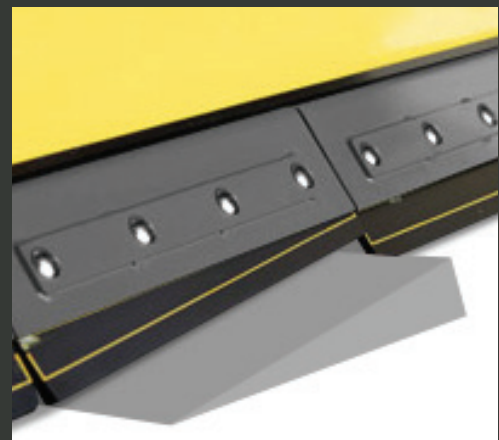

NEW!

ActivEdge

Patent Pending

The floating sectional cutting edge that's, well ... "cutting-edge."

Introducing a floating sectional cutting edge with SnowWolf simplicity, durability and versatility at a reasonable price. The ActivEdge features proprietary composite springs that are a first in the snow-removal industry. They're impervious to water and all other elements, have exceptional rebound characteristics and maintain consistent compression strength in temperatures from -40°F to 150°F. In other words, they last next to forever and don't lose their effectiveness, regardless of plowing or storage conditions.

RETROFIT YOUR CURRENT SNOWWOLF. ActivEdge sections come in 18- and 24-inch lengths, depending on the length of the plow. It can be retrofitted to previously purchased SnowWolf plows by simply replacing the trip edge. It fits any of the following five SnowWolf snowplows with total widths from 6 to 11 feet:

- / **QuattroPlow**
- / **QuattroPlowXT**
- / **QuattroPlowTR**
- / **UltraPlow**
- / **UltraPusherTE**

No more “just scraping by.” Like other traditional sectional plows, the ActivEdge has multiple sections that move, or float, over obstacles or uneven surfaces. Since they conform more closely to the surfaces, regardless of contours or obstacles, the result is a cleaner scrape than is possible with a one-piece plow.

edge sections pivot in addition to moving up and down. Rather than entire moldboard sections rising over obstacles or contours, leaving spaces between sections uncleared, each ActivEdge section pivots to clear a greater percentage of the surface under that particular section. The result is a cleaner cut across the full length of the plow.